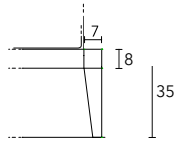

Slat base in metal frame and wood slats

DIMENSIONS

BED WITH WOODEN BED FRAME

WITH LOOSE SLAT BASE

150 x 190	W 167 D 207 cm
150 x 200	W 167 D 217 cm
160 x 190	W 175 D 207 cm
160 x 200	W 175 D 217 cm
180 x 200	W 196 D 217 cm
193 x 200	W 209 D 217 cm

HEIGHT OF BED FRAME

COVERINGS

Available additional coverings for headboard and bed frame, in removable fabric or leather

BED FRAME

W 150 | D 190 cm

W 150 | D 200 cm

W 160 | D 190 cm

W 160 | D 200 cm

W 180 | D 200 cm

W 193 | D 200 cm

HEADBOARD

W 150 | 160 | 180 | 193 cm

Bed with removable fabric cover