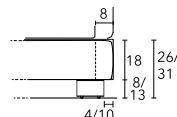

BED WITH UPHOLSTERED BED FRAME

WITH LOOSE SLAT BASE

150 x 190	W 169 D 215 cm
150 x 200	W 169 D 225 cm
160 x 190	W 177 D 215 cm
160 x 200	W 177 D 225 cm
180 x 200	W 198 D 225 cm
180 x 210	W 198 D 236 cm
193 x 200	W 211 D 224 cm

WITH STORAGE BASE

150 x 190	W 169 D 215 cm
150 x 200	W 169 D 225 cm
160 x 190	W 177 D 215 cm
160 x 200	W 177 D 225 cm

HEIGHT OF BED FRAME

Plinth with feet

Plinth with feet

Plinth with feet sitting on platform