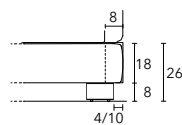

HEIGHT OF BED FRAME

Plinth with standard feet