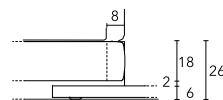

WITH STORAGE BASE

150 x 190	W 169 D 215 cm
150 x 200	W 169 D 225 cm
160 x 190	W 177 D 215 cm
160 x 200	W 177 D 225 cm

HEIGHT OF BED FRAME

Plinth with feet

Plinth with feet

Plinth with feet sitting on platform