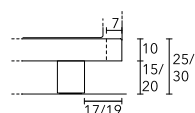

Removable fabric covers or not removable fixed leather or Eco-leather covers.

DIMENSIONS

BED WITH MEDIUM WOODEN BED FRAME

WITH LOOSE SLAT BASE

150 x 190	W 169 D 214 cm
150 x 200	W 169 D 224 cm
160 x 190	W 177 D 214 cm
160 x 200	W 177 D 224 cm
180 x 200	W 198 D 224 cm
180 x 210	W 198 D 235 cm
193 x 200	W 211 D 224 cm

BED WITH UPHOLSTERED BED FRAME

WITH LOOSE SLAT BASE

150 x 190	W 169 D 215 cm
150 x 200	W 169 D 225 cm
160 x 190	W 177 D 215 cm
160 x 200	W 177 D 225 cm
180 x 200	W 198 D 225 cm
180 x 210	W 198 D 236 cm
193 x 200	W 211 D 224 cm

WITH STORAGE BASE

150 x 190	W 169 D 215 cm
150 x 200	W 169 D 225 cm
160 x 190	W 177 D 215 cm
160 x 200	W 177 D 225 cm

HEIGHT OF BED FRAME

Plinth with feet

Plinth with feet

Plinth with feet sitting on platform