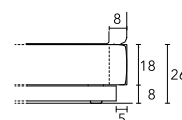

Ecoveneer plinth with concealed adjustable feet