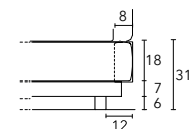

150 x 190	W 173 D 220 cm
150 x 200	W 173 D 230 cm
160 x 190	W 181 D 220 cm
160 x 200	W 181 D 230 cm

HEIGHT OF BED FRAME

Plinth with feet

Ecoveneer plinth with concealed adjustable feet

Ecoveneer plinth with feet