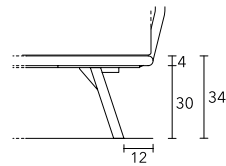

DIMENSIONS

WOODEN BED

WITH LOOSE SLAT BASE

150 x 190	W 176 D 213 cm
150 x 200	W 176 D 223 cm
160 x 190	W 184 D 213 cm
160 x 200	W 184 D 223 cm
180 x 200	W 205 D 223 cm
193 x 200	W 218 D 223 cm

HEIGHT OF BED FRAME

Slat base in metal frame and wood slats, with or without storage, the slat can be placed in 7 different positions to accommodate mattress at different heights.

DIMENSIONS

BED WITH UPHOLSTERED BED FRAME

WITH LOOSE SLAT BASE