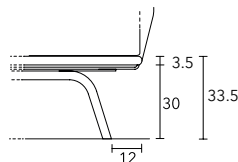

HEIGHT OF BED FRAME

Legs made of metal upholstered and covered with removable fabric or with non-removable leather and eco-leather.