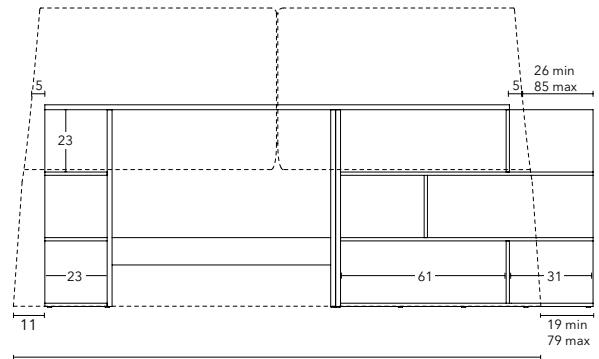

Removable fabric covers or not removable fixed leather or Eco-leather covers.

DIMENSIONS

UPHOLSTERED TALL PLATFORM BED

WITH LOOSE SLAT BASE

150 x 190	W 175 D 203 cm
150 x 200	W 175 D 213 cm
160 x 190	W 183 D 203 cm
160 x 200	W 183 D 213 cm
180 x 200	W 204 D 213 cm
180 x 210	W 204 D 224 cm
193 x 200	W 217 D 213 cm

WITH STORAGE BASE

150 x 190	W 175 D 203 cm
150 x 200	W 175 D 213 cm
160 x 190	W 183 D 203 cm
160 x 200	W 183 D 213 cm

Bed with polished chrome base \varnothing 2.8 cm

HEIGHT OF BED FRAME

Standard feet in black nylon

Polished chrom base
at a surcharge

PIANCA

ORIENTE BOOKCASE

STRUCTURE

COMPOSITIONS

Movable + fixed bookcase

FOR SLAT BASE

W 150	W 191- 251	H 75 D 19 cm
W 160	W 201- 261	H 75 D 19 cm
W 180	W 121- 281	H 75 D 19 cm
W 193	W 134- 294	H 75 D 19 cm

ORIENTE BOXES

DIMENSIONS

W 22 D 16 H 9-20
W 29 D 16 H 9-20

Set composed of 2 leather boxes for bookcase available in leather bianco, testa di moro, nero.