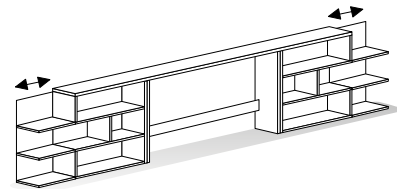

Polished chrom base
at a surcharge

PIANCA

ORIENTE BOOKCASE

STRUCTURE

COMPOSITIONS

Movable + fixed bookcase

FOR SLAT BASE

W 150	W 191- 251	H 75 D 19 cm
W 160	W 201- 261	H 75 D 19 cm
W 180	W 121- 281	H 75 D 19 cm
W 193	W 134- 294	H 75 D 19 cm

Movable bookcase Left & right

Available in in matt lacquer or high gloss lacquer

PER RETE

W 150	W 222- 342	H 75 D 19 cm
W 160	W 232- 352	H 75 D 19 cm
W 180	W 252- 372	H 75 D 19 cm
W 193	W 265- 385	H 75 D 19 cm