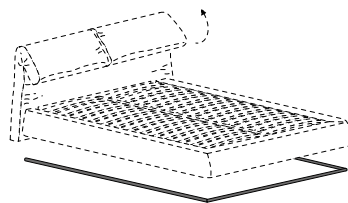


TECHNICAL
SPECIFICATIONS

grandeur

PIANCA

ORIENTE BED

STRUCTURE

Headboard made of metal and particle board panels, upholstered with expanded polyurethane and covered with fabric. Te reclinable headboard is equipped with elastic straps and galvanized steel mechanism.

Upholstered tall bed frame made of particle board panels expanded polyurethane, covered with fabric.

Slat base in metal frame and wood slats, with or without storage, the slat can be placed in 7 different positions to accomodate mattress at different heights.

Removable fabric covers or not removable fixed leather or Eco-leather covers.

DIMENSIONS

UPHOLSTERED BED

WITH LOOSE SLAT BASE

150 x 190	W 175-185 D 213 cm
150 x 200	W 175-185 D 223 cm
160 x 190	W 183-193 D 213 cm
160 x 200	W 183-193 D 223 cm
180 x 200	W 204-214 D 223 cm
180 x 210	W 204-214 D 234 cm
193 x 200	W 217-227 D 223 cm

WITH STORAGE BASE

150 x 190	W 175-185 D 213 cm
150 x 200	W 175-185 D 223 cm
160 x 190	W 183-193 D 213 cm
160 x 200	W 183-193 D 223 cm

Bed with polished chrome base \varnothing 2.8 cm

HEIGHT OF BED FRAME

Standard feet in black nylon