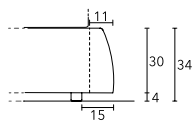

WITH STORAGE BASE

150 x 190	W 175-185 D 213 cm
150 x 200	W 175-185 D 223 cm
160 x 190	W 183-193 D 213 cm
160 x 200	W 183-193 D 223 cm

Bed with polished chrome base \varnothing 2.8 cm

HEIGHT OF BED FRAME

Standard feet in black nylon

Removable fabric covers or not removable fixed leather or Eco-leather covers.

DIMENSIONS

UPHOLSTERED TALL PLATFORM BED

WITH LOOSE SLAT BASE

150 x 190	W 175 D 203 cm
150 x 200	W 175 D 213 cm
160 x 190	W 183 D 203 cm
160 x 200	W 183 D 213 cm
180 x 200	W 204 D 213 cm
180 x 210	W 204 D 224 cm
193 x 200	W 217 D 213 cm

WITH STORAGE BASE

150 x 190	W 175 D 203 cm
150 x 200	W 175 D 213 cm
160 x 190	W 183 D 203 cm
160 x 200	W 183 D 213 cm

Bed with polished chrome base \varnothing 2.8 cm

HEIGHT OF BED FRAME

Standard feet in black nylon