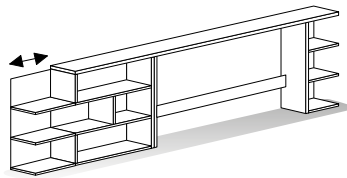

Polished chrom base
at a surcharge

PIANCA

ORIENTE BOOKCASE

STRUCTURE

COMPOSITIONS

Movable + fixed bookcase

FOR SLAT BASE

W 150	W 191- 251	H 75 D 19 cm
W 160	W 201- 261	H 75 D 19 cm
W 180	W 121- 281	H 75 D 19 cm
W 193	W 134- 294	H 75 D 19 cm

Movable bookcase Left & right

Available in in matt lacquer or high gloss lacquer

PER RETE

W 150	W 222- 342	H 75 D 19 cm
W 160	W 232- 352	H 75 D 19 cm
W 180	W 252- 372	H 75 D 19 cm
W 193	W 265- 385	H 75 D 19 cm

ORIENTE BOXES

DIMENSIONS

W 22 D 16 H 9-20
W 29 D 16 H 9-20

Set composed of 2 leather boxes for bookcase available in leather bianco, testa di moro, nero.