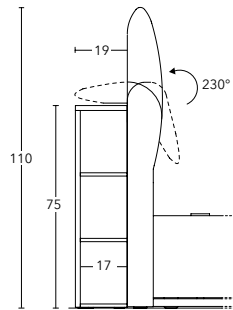

Removable fabric covers or not removable fixed leather or Eco-leather covers.

DIMENSIONS

UPHOLSTERED TALL PLATFORM BED

WITH LOOSE SLAT BASE

150 x 190	W 175 D 203 cm
150 x 200	W 175 D 213 cm
160 x 190	W 183 D 203 cm
160 x 200	W 183 D 213 cm
180 x 200	W 204 D 213 cm
180 x 210	W 204 D 224 cm
193 x 200	W 217 D 213 cm

WITH STORAGE BASE

150 x 190	W 175 D 203 cm
150 x 200	W 175 D 213 cm
160 x 190	W 183 D 203 cm
160 x 200	W 183 D 213 cm

Bed with polished chrome base \varnothing 2.8 cm

HEIGHT OF BED FRAME

Standard feet in black nylon

Polished chrom base
at a surcharge

PIANCA

ORIENTE BOOKCASE

STRUCTURE

COMPOSITIONS

Movable + fixed bookcase

FOR SLAT BASE

W 150	W 191- 251	H 75 D 19 cm
W 160	W 201- 261	H 75 D 19 cm
W 180	W 121- 281	H 75 D 19 cm
W 193	W 134- 294	H 75 D 19 cm

ORIENTE BOXES

DIMENSIONS

W 22 D 16 H 9-20
W 29 D 16 H 9-20

Set composed of 2 leather boxes for bookcase available in leather bianco, testa di moro, nero.