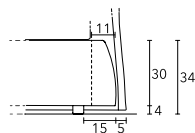

Removable fabric covers or not removable fixed leather or Eco-leather covers.

DIMENSIONS

UPHOLSTERED BED

WITH LOOSE SLAT BASE

150 x 190	W 175-185 D 213 cm
150 x 200	W 175-185 D 223 cm
160 x 190	W 183-193 D 213 cm
160 x 200	W 183-193 D 223 cm
180 x 200	W 204-214 D 223 cm
180 x 210	W 204-214 D 234 cm
193 x 200	W 217-227 D 223 cm

WITH STORAGE BASE

150 x 190	W 175-185 D 213 cm
150 x 200	W 175-185 D 223 cm
160 x 190	W 183-193 D 213 cm
160 x 200	W 183-193 D 223 cm

Bed with polished chrome base \varnothing 2.8 cm

HEIGHT OF BED FRAME

Standard feet in black nylon

WITH STORAGE BASE

150 x 190	W 175 D 203 cm
150 x 200	W 175 D 213 cm
160 x 190	W 183 D 203 cm
160 x 200	W 183 D 213 cm

Bed with polished chrome base \varnothing 2.8 cm

HEIGHT OF BED FRAME

Standard feet in black nylon