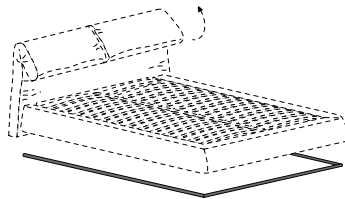

WITH STORAGE BASE

150 x 190	W 175-185 D 213 cm
150 x 200	W 175-185 D 223 cm
160 x 190	W 183-193 D 213 cm
160 x 200	W 183-193 D 223 cm

Bed with polished chrome base \varnothing 2.8 cm

HEIGHT OF BED FRAME

Standard feet in black nylon

Polished chrome base
at a surcharge

PIANCA

ORIENTE PLATFORM BED

STRUCTURE

Upholstered tall bed frame made of particle board panels, upholstered with expanded polyurethane, covered with fabric lining.

Slat base in metal frame and wood slats, with or without storage, the slat can be placed in 7 different positions to accommodate mattress at different heights.

Removable fabric covers or not removable fixed leather or Eco-leather covers.

DIMENSIONS

UPHOLSTERED TALL PLATFORM BED

WITH LOOSE SLAT BASE

150 x 190	W 175 D 203 cm
150 x 200	W 175 D 213 cm
160 x 190	W 183 D 203 cm
160 x 200	W 183 D 213 cm
180 x 200	W 204 D 213 cm
180 x 210	W 204 D 224 cm
193 x 200	W 217 D 213 cm

WITH STORAGE BASE

150 x 190	W 175 D 203 cm
150 x 200	W 175 D 213 cm
160 x 190	W 183 D 203 cm
160 x 200	W 183 D 213 cm

Bed with polished chrome base \varnothing 2.8 cm

HEIGHT OF BED FRAME

Standard feet in black nylon