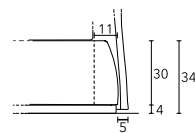

WITH STORAGE BASE

150 x 190	W 175-185 D 213 cm
150 x 200	W 175-185 D 223 cm
160 x 190	W 183-193 D 213 cm
160 x 200	W 183-193 D 223 cm

Bed with polished chrome base \varnothing 2.8 cm

HEIGHT OF BED FRAME

Standard feet in black nylon

WITH STORAGE BASE

150 x 190	W 175 D 203 cm
150 x 200	W 175 D 213 cm
160 x 190	W 183 D 203 cm
160 x 200	W 183 D 213 cm

Bed with polished chrome base \varnothing 2.8 cm

HEIGHT OF BED FRAME

Standard feet in black nylon