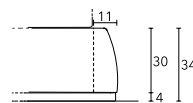

WITH STORAGE BASE

150 x 190	W 175-185 D 213 cm
150 x 200	W 175-185 D 223 cm
160 x 190	W 183-193 D 213 cm
160 x 200	W 183-193 D 223 cm

Bed with polished chrome base \varnothing 2.8 cm

HEIGHT OF BED FRAME

Standard feet in black nylon

WITH STORAGE BASE

150 x 190	W 175 D 203 cm
150 x 200	W 175 D 213 cm
160 x 190	W 183 D 203 cm
160 x 200	W 183 D 213 cm

Bed with polished chrome base \varnothing 2.8 cm

HEIGHT OF BED FRAME

Standard feet in black nylon

Polished chrom base
at a surcharge

PIANCA

ORIENTE BOOKCASE

STRUCTURE

COMPOSITIONS

Movable + fixed bookcase

FOR SLAT BASE

W 150	W 191- 251	H 75 D 19 cm
W 160	W 201- 261	H 75 D 19 cm
W 180	W 121- 281	H 75 D 19 cm
W 193	W 134- 294	H 75 D 19 cm

Movable bookcase Left & right

Available in in matt lacquer or high gloss lacquer

PER RETE

W 150	W 222- 342	H 75 D 19 cm
W 160	W 232- 352	H 75 D 19 cm
W 180	W 252- 372	H 75 D 19 cm
W 193	W 265- 385	H 75 D 19 cm