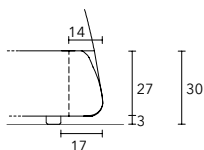

WITH STORAGE BASE

150 x 190	W 181 D 227 cm
150 x 200	W 181 D 237 cm
160 x 190	W 189 D 227 cm
160 x 200	W 189 D 237 cm

Base with standard black nylon feet

Chromed base with Ø 2.8 cm

Bed with polished chrome base Ø 2.8 cm

UPHOLSTERED TALL BED FRAME WITH SKIRT

WITH LOOSE SLAT BASE

150 x 190	W 181 D 227 cm
150 x 200	W 181 D 237 cm
160 x 190	W 189 D 227 cm
160 x 200	W 189 D 237 cm
180 x 200	W 210 D 237 cm
193 x 200	W 223 D 237 cm

WITH STORAGE BASE

150 x 190	W 181 D 227 cm
150 x 200	W 181 D 237 cm
160 x 190	W 189 D 227 cm
160 x 200	W 189 D 237 cm

HEIGHT OF BED FRAME

PIANCA

BOMBAY PLATFORM BED

STRUCTURE

Headboard and upholstered bed frame made of engineered wood, upholstered with variable density expanded polyurethane, with fabric lining.