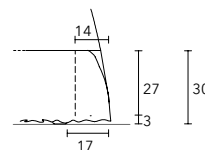

WITH STORAGE BASE

150 x 190	W 181 D 227 cm
150 x 200	W 181 D 237 cm
160 x 190	W 189 D 227 cm
160 x 200	W 189 D 237 cm

Base with standard black nylon feet

Chromed base with Ø 2.8 cm

Bed with polished chrome base Ø 2.8 cm

UPHOLSTERED TALL BED FRAME WITH SKIRT

WITH LOOSE SLAT BASE

150 x 190	W 181 D 227 cm
150 x 200	W 181 D 237 cm
160 x 190	W 189 D 227 cm
160 x 200	W 189 D 237 cm
180 x 200	W 210 D 237 cm
193 x 200	W 223 D 237 cm

WITH STORAGE BASE

150 x 190	W 181 D 227 cm
150 x 200	W 181 D 237 cm
160 x 190	W 189 D 227 cm
160 x 200	W 189 D 237 cm

HEIGHT OF BED FRAME

PIANCA

BOMBAY PLATFORM BED

STRUCTURE

Headboard and upholstered bed frame made of engineered wood, upholstered with variable density expanded polyurethane, with fabric lining.