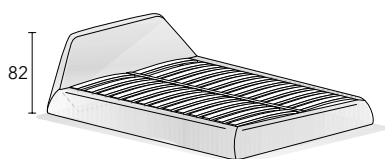


TECHNICAL
SPECIFICATIONS

grandeur

PIANCA

BOMBAY

STRUCTURE

Headboard and upholstered tall bed frame made of engineered wood, upholstered with variable density expanded polyurethane, with fabric lining.

Slat base in metal frame and wood slats, with or without storage, with fixed and loose version the slat can be placed in 7 different positions to accommodate mattress at different heights.

Removable fabric covers or not removable fixed leather or Eco-leather covers.

DIMENSIONS

UPHOLSTERED BED FRAME

WITH LOOSE SLAT BASE

150 x 190	W 181 D 227 cm
150 x 200	W 181 D 237 cm
160 x 190	W 189 D 227 cm
160 x 200	W 189 D 237 cm
180 x 200	W 210 D 237 cm
193 x 200	W 223 D 237 cm

WITH STORAGE BASE

150 x 190	W 181 D 227 cm
150 x 200	W 181 D 237 cm
160 x 190	W 189 D 227 cm
160 x 200	W 189 D 237 cm

Base with standard black nylon feet

Chromed base with Ø 2.8 cm

Bed with polished chrome base Ø 2.8 cm

WITH STORAGE BASE

150 x 190	W 181 D 227 cm
150 x 200	W 181 D 237 cm
160 x 190	W 189 D 227 cm
160 x 200	W 189 D 237 cm

HEIGHT OF BED FRAME

PIANCA

BOMBAY PLATFORM BED

STRUCTURE

Headboard and upholstered bed frame made of engineered wood, upholstered with variable density expanded polyurethane, with fabric lining.