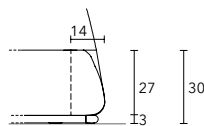

WITH STORAGE BASE

150 x 190	W 181 D 227 cm
150 x 200	W 181 D 237 cm
160 x 190	W 189 D 227 cm
160 x 200	W 189 D 237 cm

Base with standard black nylon feet

Chromed base with Ø 2.8 cm

Bed with polished chrome base Ø 2.8 cm

UPHOLSTERED TALL BED FRAME WITH SKIRT

WITH LOOSE SLAT BASE

150 x 190	W 181 D 227 cm
150 x 200	W 181 D 237 cm
160 x 190	W 189 D 227 cm
160 x 200	W 189 D 237 cm
180 x 200	W 210 D 237 cm
193 x 200	W 223 D 237 cm

WITH STORAGE BASE

150 x 190	W 181 D 227 cm
150 x 200	W 181 D 237 cm
160 x 190	W 189 D 227 cm
160 x 200	W 189 D 237 cm

HEIGHT OF BED FRAME

PIANCA

BOMBAY PLATFORM BED

STRUCTURE

Headboard and upholstered bed frame made of engineered wood, upholstered with variable density expanded polyurethane, with fabric lining.